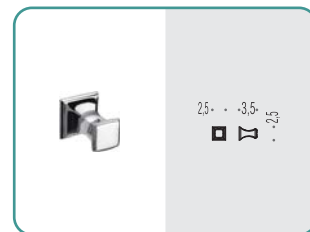

CD87 ☐
Appenditutto
Hook