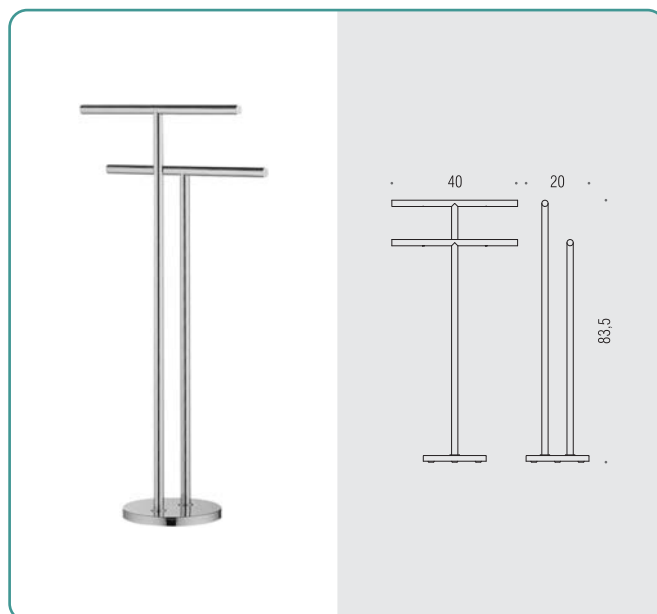

Piantana con porta rotolo e porta scopino

Standing column equipped with paper holder and brush holder

W4936 ○

Piantana con due porta salvietta

Standing column equipped with two towel holders

W4938 ○

Piantana con due porta salvietta