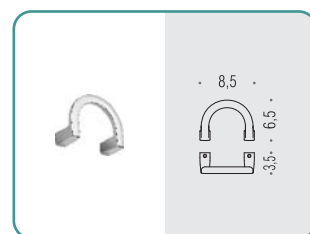

LC47 ☒ ☐
Appenditutto
Hook