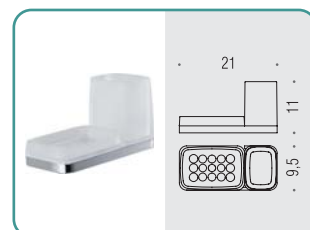

B4272 ●●
Porta sapone e porta bicchiere
Soap dish holder and glass holder