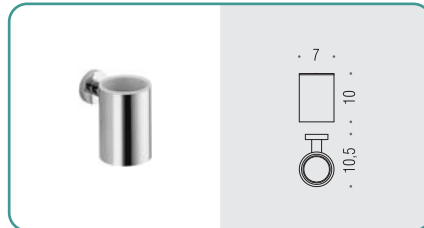

Materiale: Ottone / Cromall®
Material: Brass / Cromall®

- Finitura: Cromo
Finish: Chrome
- Complemento: Vetro trasparente
Complement: Clear glass

W4901
Porta sapone inamovibile
Irremovable soap dish holder