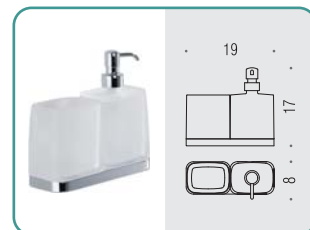

W4201 ●●
Porta sapone
Soap dish holder

W4202 ●●
Porta bicchiere
Glass holder

W4280 ●●
Spandisapone (L 0,36)
Soap dispenser

W4271 ●●
Porta bicchiere e spandisapone (L 0,36)
Glass holder and soap dispenser