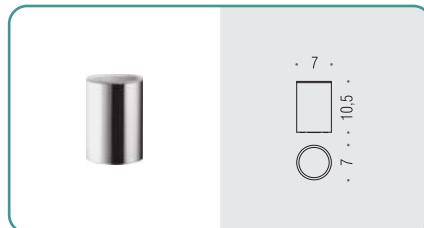

W4941 ☐
Porta bicchiere d'appoggio
Standing glass holder