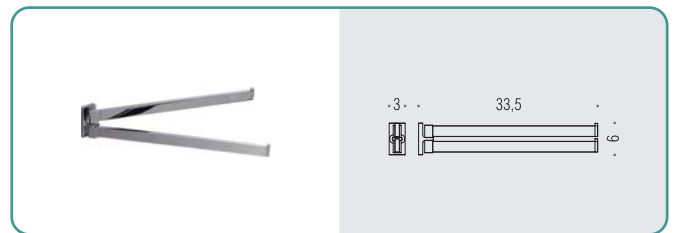

B1616
Mensola
Shelf

B1674 ●●
Spandisapone (L 0,31) e porta salvietta per bidet
 Soap dispenser and towel holder for bidet

B1609 ●
Porta salvietta
 Towel holder

B1610 - B1611 ●
Porta salvietta
 Towel holder