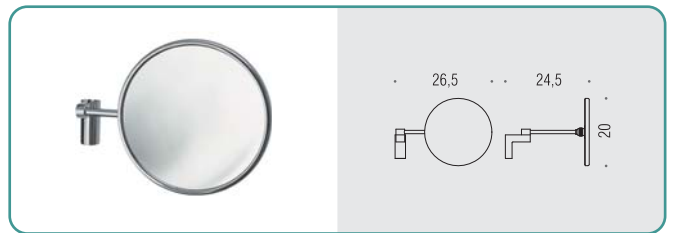

B0111 ○
Porta salvietta ad anello
 Ring towel holder

B0125 ○
Specchio ingranditore a muro (3x)
 Wall magnifying mirror (3 times)

B0130 ○○
Mensola
 Shelf

B0112 - B0113 ○
Porta salvietta doppio a snodo
 Double bar towel holder