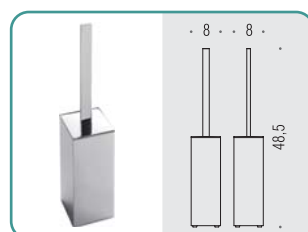

B1626 ●●
Porta scopino d'appoggio in ABS
ABS standing brush holder