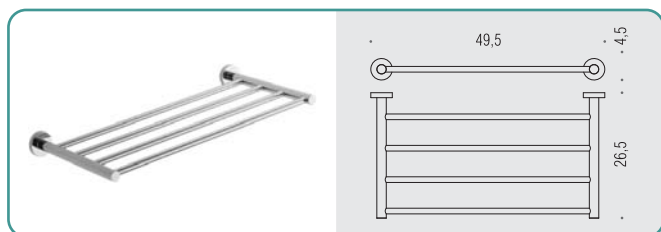

W4987 ☐
Rack porta salvietta
Rack towel holder