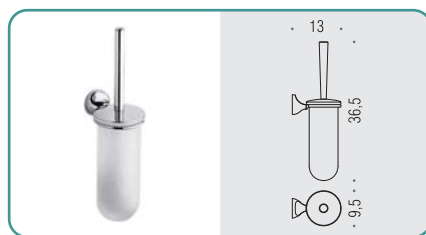

RA17
Appenditutto
Hook

B1208
Porta rotolo
Paper holder

B1231
Porta salvietta ad anello
Ring towel holder

B0506
Porta scopino d'appoggio
Standing brush holder

B1207
Porta scopino
Hanging brush holder

B1211
Porta salvietta fisso
Towel holder