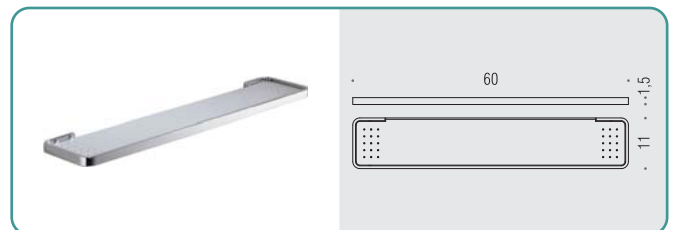

W4216 ○
Mensola con ripiano in acciaio inox
 Shelf with stainless steel base

W4275 ○
Mensola con ganci appenditutto e ripiano in inox
 Shelf with coat hooks and stainless steel tray

W4276DX - W4276SX ○
Mensola con porta salvietta, porta rotolo e ripiano in inox
 Shelf with towell holder, paper holder and stainless steel tray