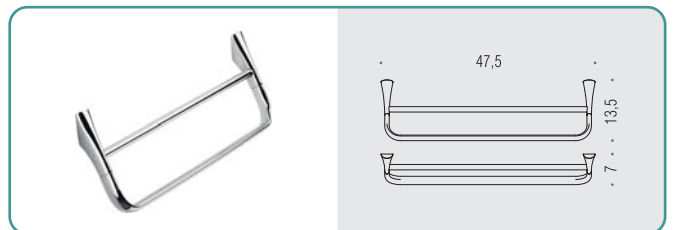

B2808 ○
Porta rotolo
Paper holder

B2891 ○
Porta rotolo coperto
Paper holder with cover

B2816 ○○
Mensola
Shelf

B2874 DX-SX ●●
Spandisapone (L 0,23) e porta salvietta per bidet
 Soap dispenser and towel holder for bidet

B2809 - B2810 - B2811 ●
Porta salvietta
 Towel holder

B2813 ●
Porta salvietta doppio a snodo
 Double bar towel holder

B2888 ●
Porta salvietta doppio
 Double towel holder

B2887 ●
Rack porta salvietta
 Rack towel holder