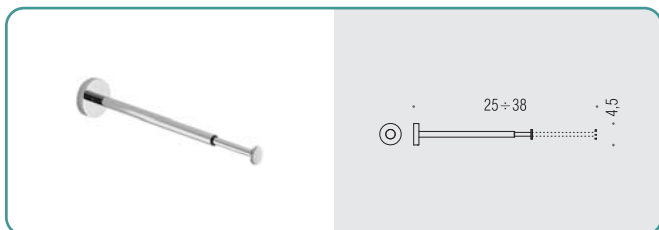

W4915 ○

Porta salvietta estensibile

Extensible towel holder