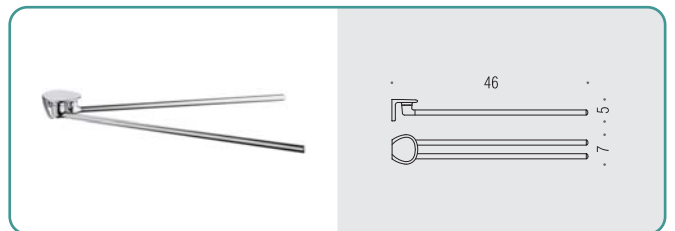

MH17
Appenditutto
Hook

B1808
Porta rotolo
Paper holder

B18PZ
Reggimensola regolabile 4-10 mm
Adjustable shelf holder(4-10 mm)

B1816 ●●
Mensola
 Shelf

B1809 - B1810 - B1811 ●
Porta salvietta
 Towel holder

B1831 ●
Porta salvietta ad anello
 Ring towel holder