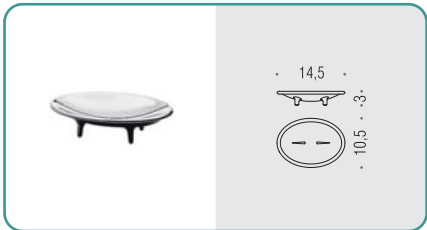

B1840 ☐
Porta sapone d'appoggio
Standing soap dish holder