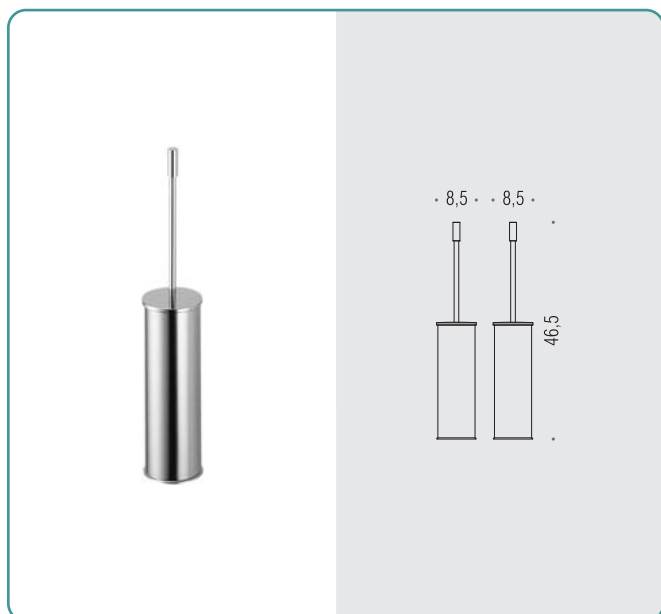

W4961 ☐
Porta scopino d'appoggio
Standing brush holder