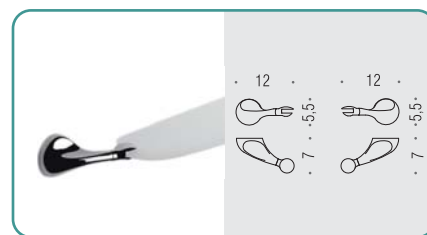

B1201
Porta sapone
Soap dish holder

B1202
Porta bicchiere
Glass holder

B9306
Spandisapone (L 0,38)
Soap dispenser

B9305
Spandisapone (L 0,38) d'appoggio
Standing soap dispenser

B1200
Ghiera
Ring

B12PZ DX - B12PZ SX
Reggimensola
Shelf holder