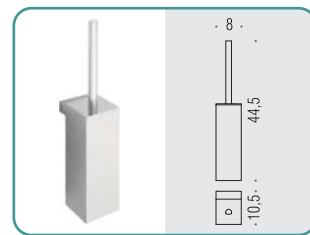

B62PZ
Reggimensola
Shelf holder

B6206
Porta scopino d'appoggio
Standing brush holder

B6207
Porta scopino
Hanging brush holder

B6226
Porta scopino d'appoggio in ABS
ABS standing brush holder

B6227
Porta scopino in ABS
ABS hanging brush holder