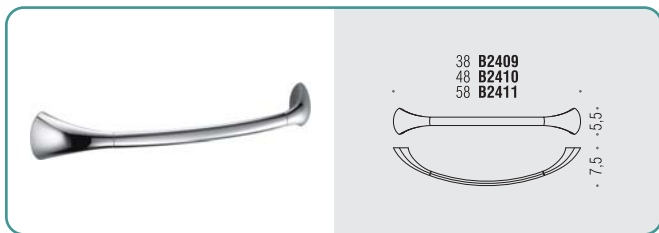

B2409 - B2410 - B2411 ○
Porta salvietta
Towel holder