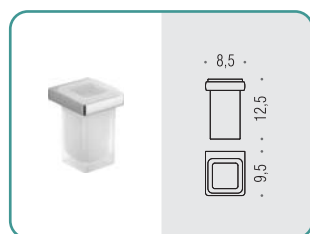

B6202 ☒ ☐ ☐ ☐
Porta bicchiere
Glass holder