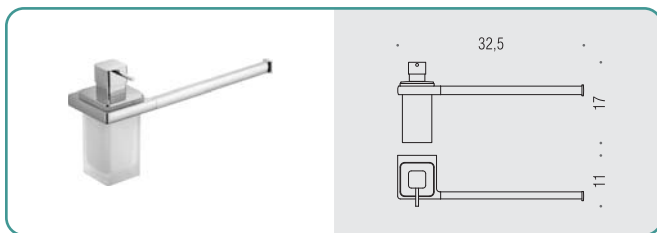

B6274 ● ● ● ●
Spandisapone (L 0,28) e porta salvietta per bidet
Soap dispenser and towel holder for bidet