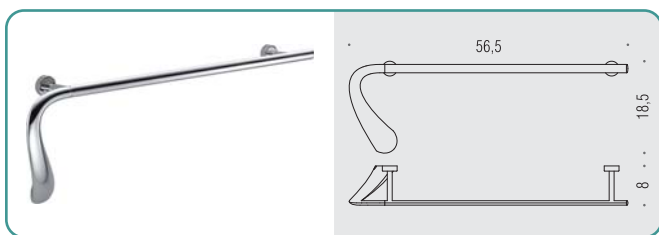

B2473 ○
Porta salvietta da vasca
Towel holder for bath