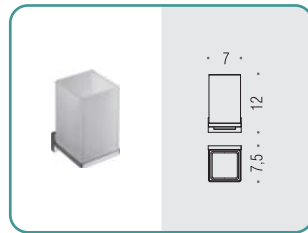

B1602 ☐ ☐
Porta bicchiere
Glass holder