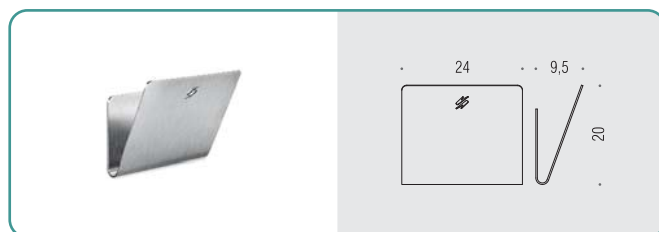

B7071 ●
Porta riviste
Magazine rack