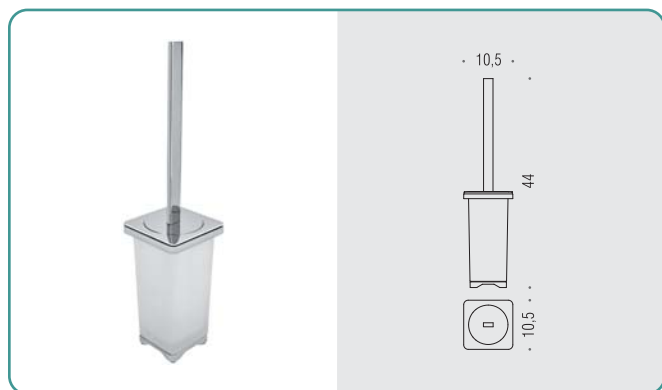

B2906 ○○

Porta scopino d'appoggio
Standing brush holder