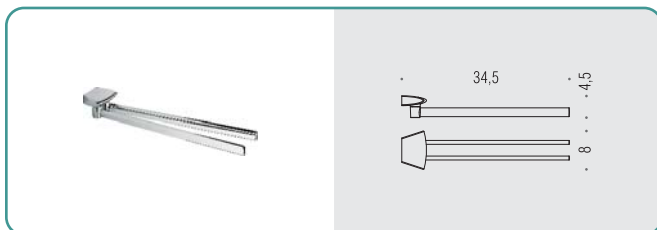

B2813 ●
Porta salvietta doppio a snodo
Double bar towel holder