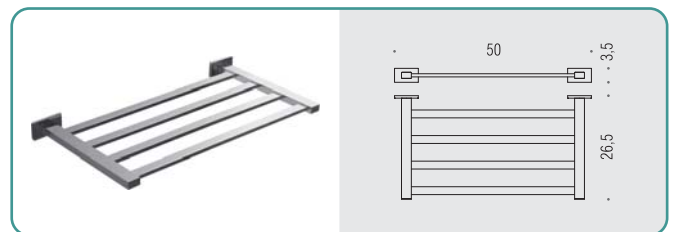

B1687 ●
Rack porta salvietta
Rack towel holder