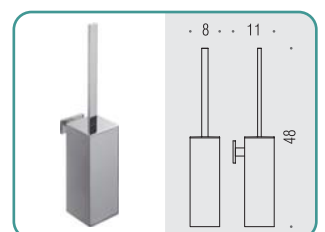

B1627 ●●
Porta scopino in ABS
ABS hanging brush holder