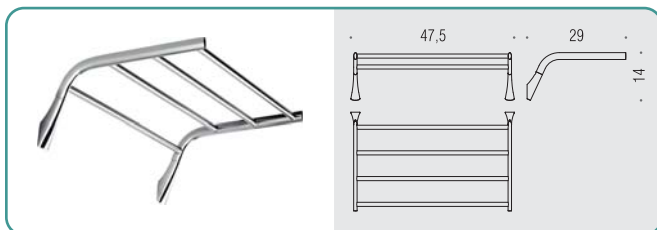

B2808 ○
Porta rotolo
Paper holder

B2891 ○
Porta rotolo coperto
Paper holder with cover

B2816 ○○
Mensola
Shelf

B2874 DX-SX ●●
Spandisapone (L 0,23) e porta salvietta per bidet
 Soap dispenser and towel holder for bidet

B2809 - B2810 - B2811 ●
Porta salvietta
 Towel holder

B2813 ●
Porta salvietta doppio a snodo
 Double bar towel holder

B2888 ●
Porta salvietta doppio
 Double towel holder

B2887 ●
Rack porta salvietta
 Rack towel holder