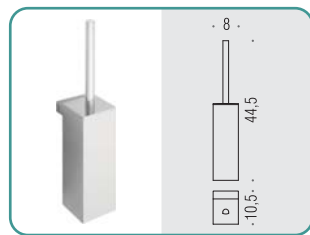

B6207 ☒ ☐
Porta scopino
Hanging brush holder