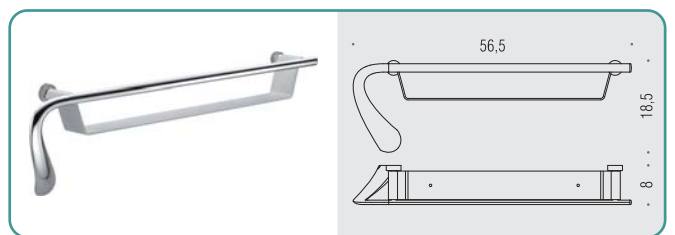

B2416 ○○
Mensola
 Shelf

B2409 - B2410 - B2411 ○
Porta salvietta
 Towel holder

B2413 ○
Porta salvietta doppio a snodo
 Double bar towel holder

B2473 ○
Porta salvietta da vasca
 Towel holder for bath

B2475 ○○
Porta oggetti da vasca
 Holding shelf for bath