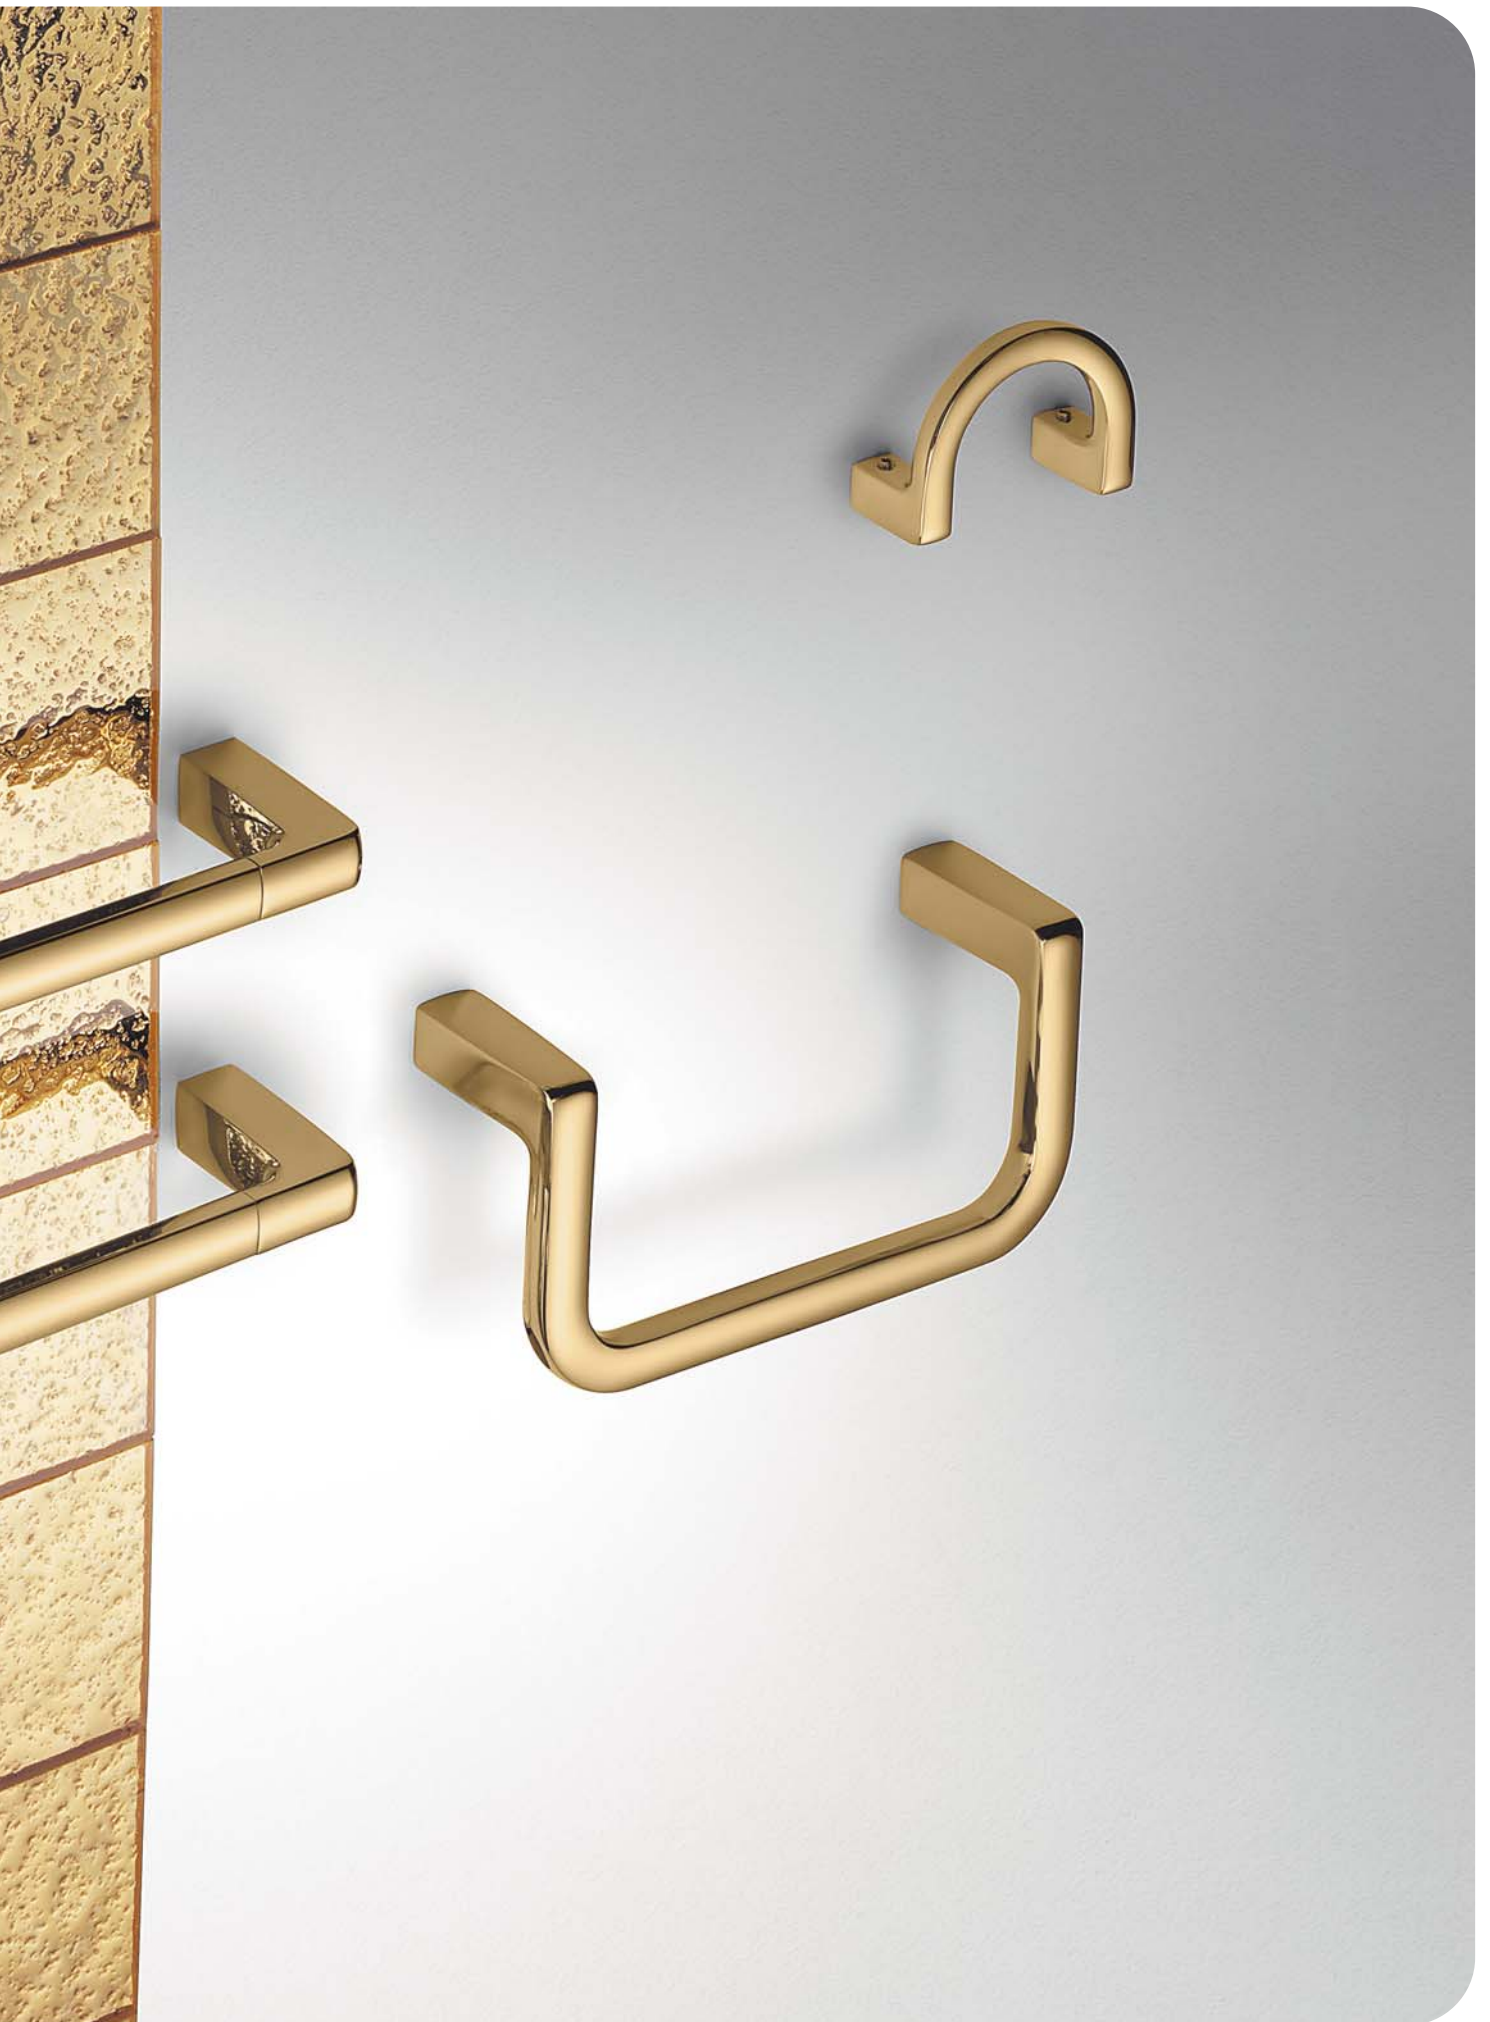

The sign gives character to the form.
Simply, to last over time.

Lulù

Materiale: Ottone / Cromall®
Material: Brass / Cromall®

- Finitura: Cromo
Finish: Chrome
- Finitura: HPS Gold
Finish: HPS gold plated
- Complemento: Vetro acidato naturale
Complement: Natural acid glass
- Complemento: ABS
Complement: ABS