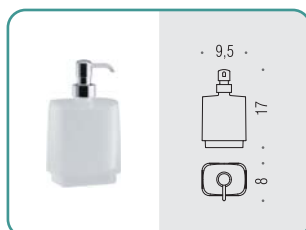

W4281 ●
Spandisapone (L 0,36) d'appoggio
Standing soap dispenser