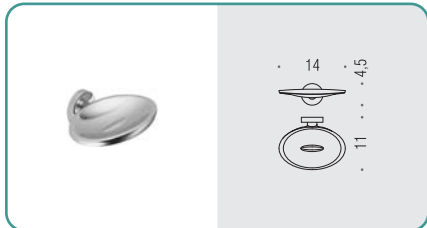

Materiale: Ottone / Cromall®
Material: Brass / Cromall®

- Finitura: Cromo
Finish: Chrome
- Complemento: Vetro trasparente
Complement: Clear glass

W4901
Porta sapone inamovibile
Irremovable soap dish holder