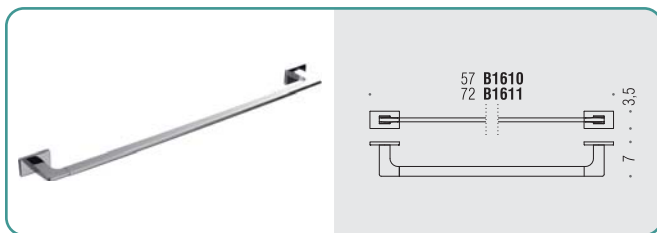

B1610 - B1611 ●
Porta salvietta
Towel holder