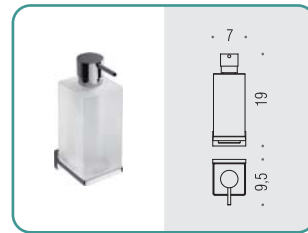

B9316 ☐ ☐
Spandisapone (L 0,31)
Soap dispenser