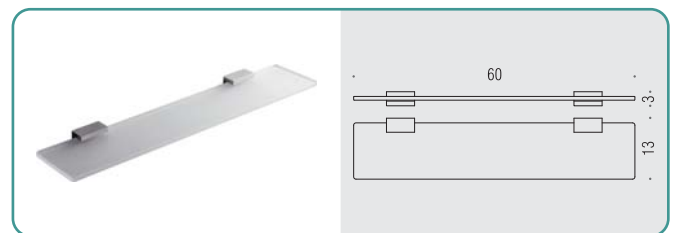

B9320
Spandisapone (L 0,15) d'appoggio in ottone cromato
Chrome plated brass standing soap dispenser

B16PZ
Reggimensola
Shelf holder

B1608
Porta rotolo
Paper holder

B1691
Porta rotolo coperto
Paper holder with cover