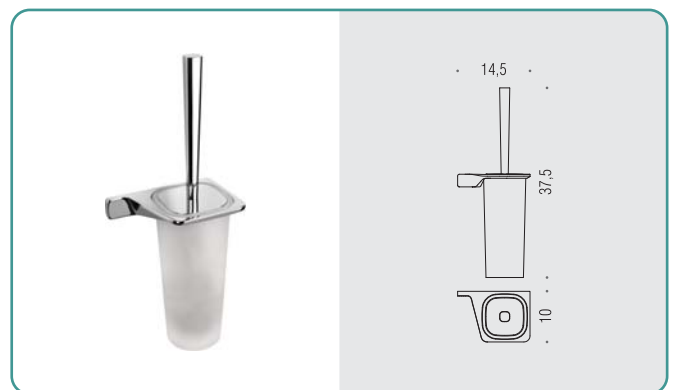

B2509 - B2510 - B2511 ○

Porta salvietta
Towel holder

B2512 ○

Porta salvietta doppio a snodo
Double bar towel holder

B2506 ○○

Porta scopino d'appoggio
Standing brush holder

B2507DX - B2507SX ○○

Porta scopino
Hanging brush holder