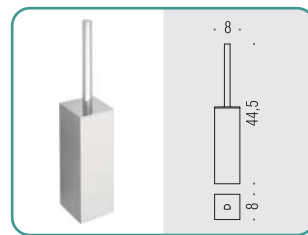

B6226 ☐ ☐ ☐ ☐
Porta scopino d'appoggio in ABS
ABS standing brush holder