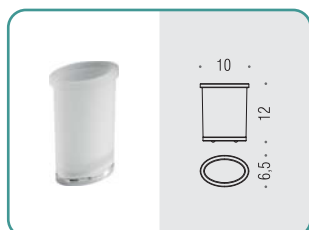

B2841 ○○
Porta bicchiere d'appoggio
Standing glass holder