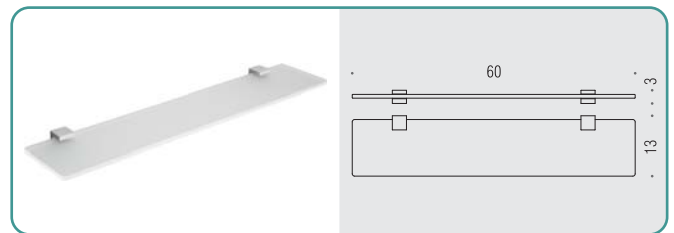

B6216 ● ● ● ●
Mensola
Shelf