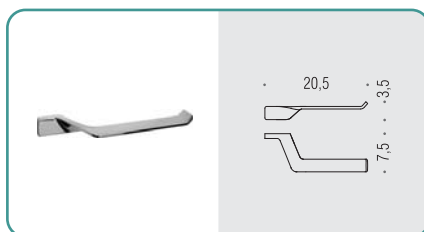

B2508 ☐
Porta rotolo
Paper holder