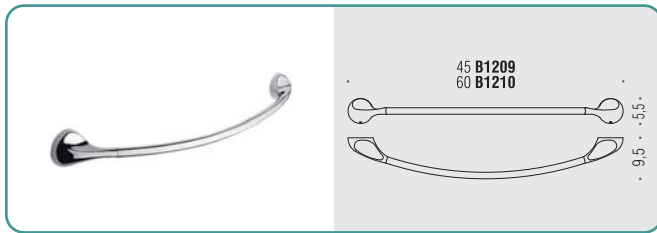

B1209 - B1210 ●
Porta salvietta
Towel holder