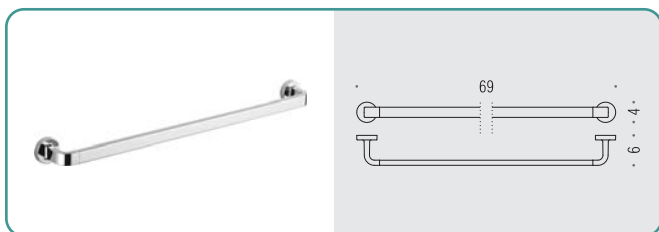

B5211 ○
Porta salvietta
Towel holder