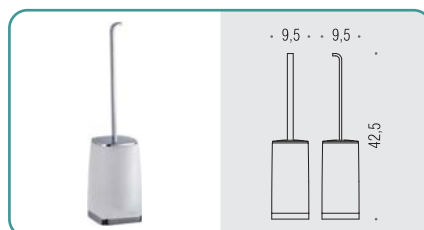

W4207 ○○
Porta scopino
Hanging brush holder