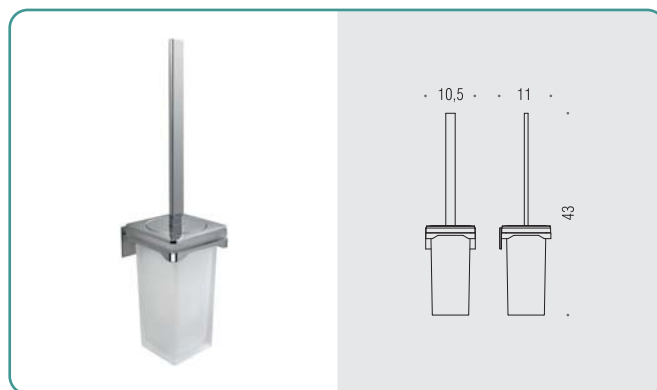

B2909 - B2910 - B2911 ○

Porta salvietta
Towel holder

B2931 ○

Porta salvietta ad anello
Ring towel holder

B2906 ○○

Porta scopino d'appoggio
Standing brush holder

B2907 ○○

Porta scopino
Hanging brush holder