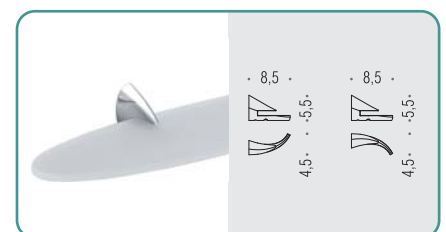

B2491

Porta rotolo coperto
Paper holder with cover

B2431

Porta salvietta ad anello
Ring towel holder

B2412

Porta salvietta fisso
Towel holder

B24PZD - B24PZS

Reggimensola
Shelf holder