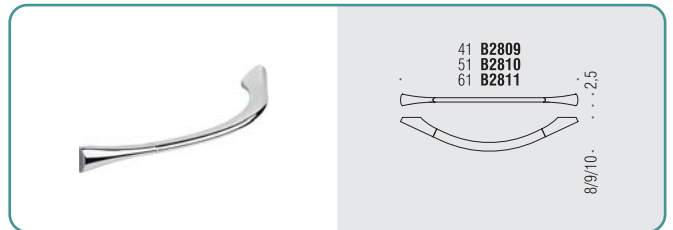

B2808 ○
Porta rotolo
Paper holder

B2891 ○
Porta rotolo coperto
Paper holder with cover

B2816 ○○
Mensola
Shelf

B2874 DX-SX ●●
Spandisapone (L 0,23) e porta salvietta per bidet
 Soap dispenser and towel holder for bidet

B2809 - B2810 - B2811 ●
Porta salvietta
 Towel holder

B2813 ●
Porta salvietta doppio a snodo
 Double bar towel holder

B2888 ●
Porta salvietta doppio
 Double towel holder

B2887 ●
Rack porta salvietta
 Rack towel holder