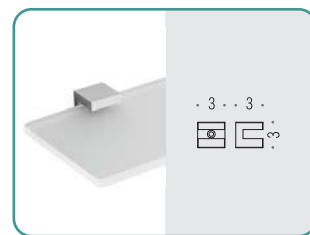

B9322
Spandisapone (L 0,28) d'appoggio
Standing soap dispenser

LC57
Appenditutto
Hook

B6208
Porta salvietta ad anello
Ring towel holder

B6291
Porta rotolo
Paper holder

B6231
Porta rotolo coperto
Paper holder with cover