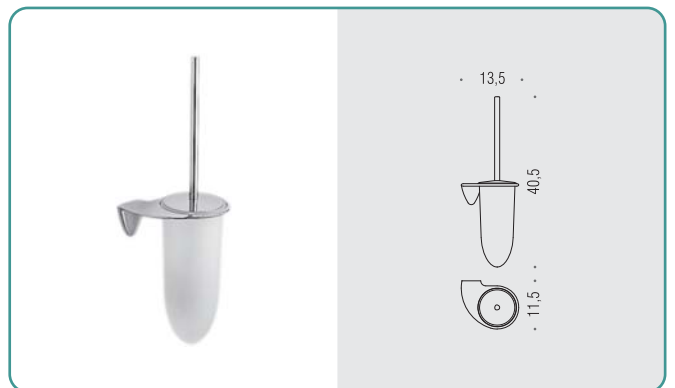

B1807 ●●
Porta scopino
Hanging brush holder