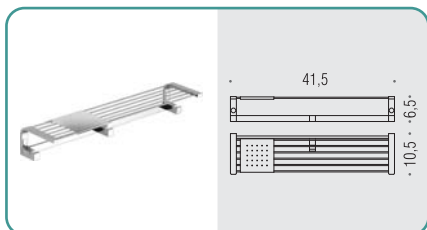

W4275 ○
Mensola con ganci appenditutto e ripiano in inox
Shelf with coat hooks and stainless steel tray