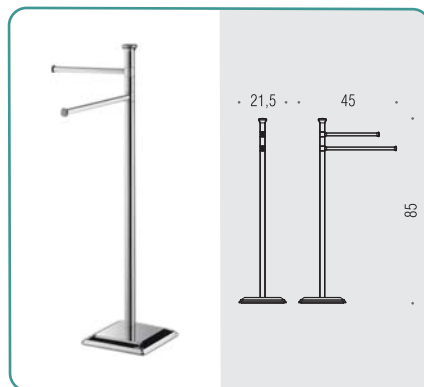

B3207  
Porta scopino
 Hanging brush holder

B2016 
Specchio completo di presa ed interruttore
 Mirror with socket and switch

SAINT-GOBAIN
GLASS

B3218  
Piantana con porta rotolo e porta scopino
 Standing column with paper holder and brush holder