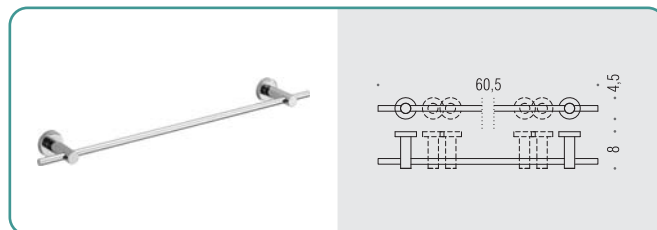

W4911R ☐
Porta salvietta con supporti regolabili
Towel holder, adjustable supports