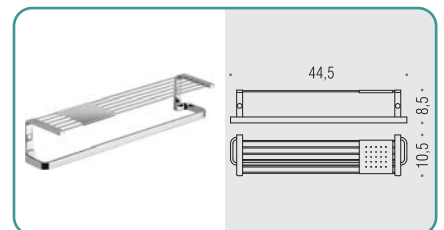

W4216 ○
Mensola con ripiano in acciaio inox
 Shelf with stainless steel base

W4275 ○
Mensola con ganci appenditutto e ripiano in inox
 Shelf with coat hooks and stainless steel tray

W4276DX - W4276SX ○
Mensola con porta salvietta, porta rotolo e ripiano in inox
 Shelf with towell holder, paper holder and stainless steel tray