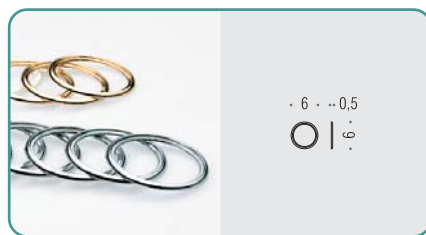

B1201
Porta sapone
Soap dish holder

B1202
Porta bicchiere
Glass holder

B9306
Spandisapone (L 0,38)
Soap dispenser

B9305
Spandisapone (L 0,38) d'appoggio
Standing soap dispenser

B1200
Ghiera
Ring

B12PZ DX - B12PZ SX
Reggimensola
Shelf holder