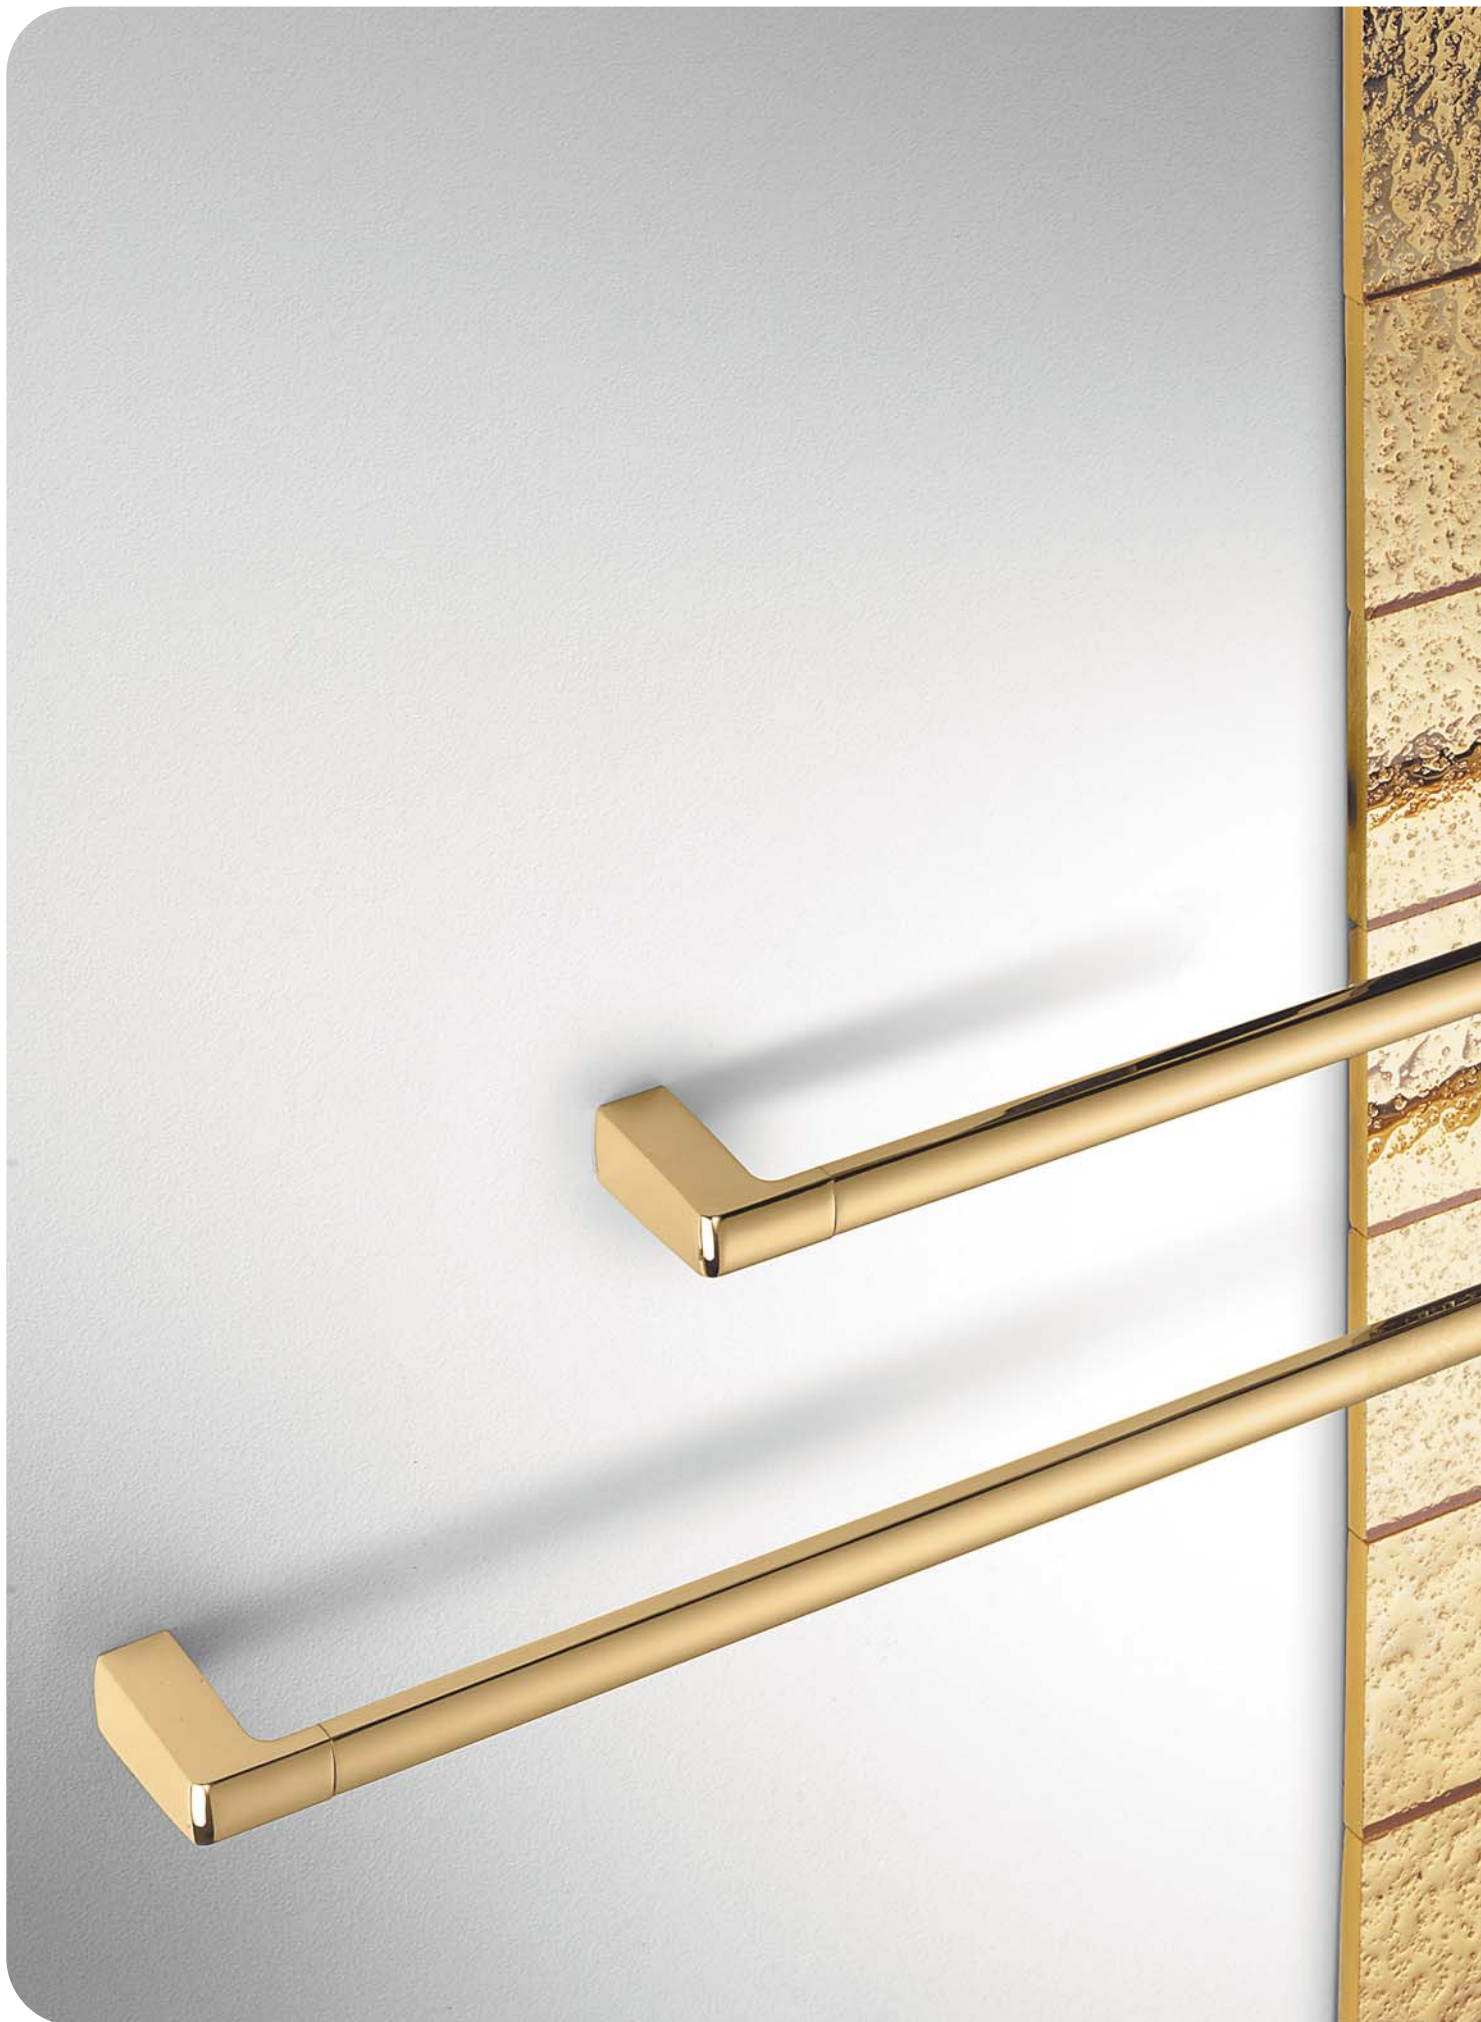

The sign gives character to the form.
Simply, to last over time.

Lulù

Materiale: Ottone / Cromall®
Material: Brass / Cromall®

- Finitura: Cromo
Finish: Chrome
- Finitura: HPS Gold
Finish: HPS gold plated
- Complemento: Vetro acidato naturale
Complement: Natural acid glass
- Complemento: ABS
Complement: ABS