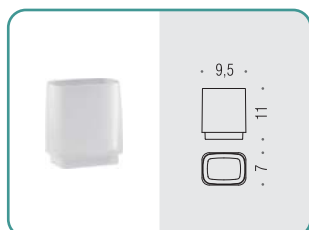

W4241 ●
Porta bicchiere d'appoggio
Standing glass holder