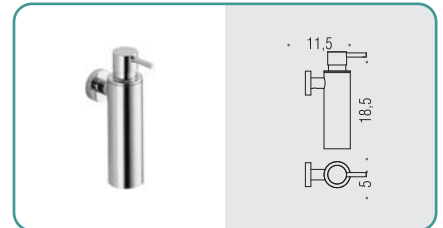

W4981 ☐
Spandisapone (L 0,15)
Soap dispenser