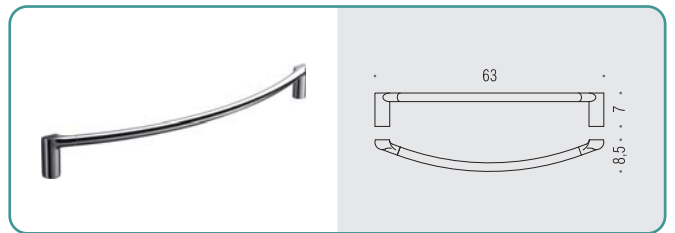

B0110 ○
Porta salvietta
Towel holder