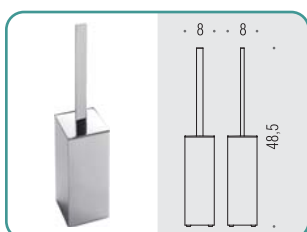

B1606 ●
Porta scopino d'appoggio
Standing brush holder