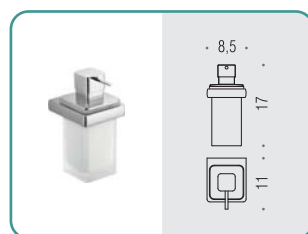

B9321 ☒ ☐ ☐ ☐
Spandisapone (L 0,28)
Soap dispenser