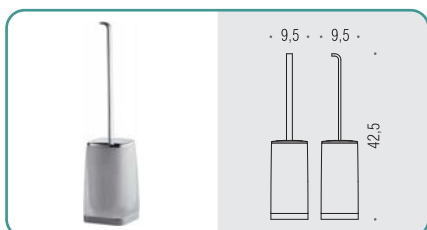

W4206 ○○
Porta scopino d'appoggio
Standing brush holder