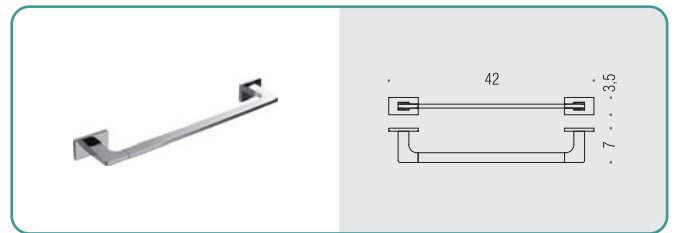

B1609 ●
Porta salvietta
Towel holder