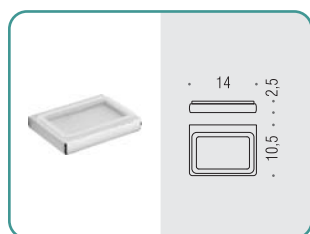

The sign gives character to the form.
Simply, to last over time.

Lulù

Materiale: Ottone / Cromall®
Material: Brass / Cromall®

- Finitura: Cromo
Finish: Chrome
- Finitura: HPS Gold
Finish: HPS gold plated
- Complemento: Vetro acidato naturale
Complement: Natural acid glass
- Complemento: ABS
Complement: ABS