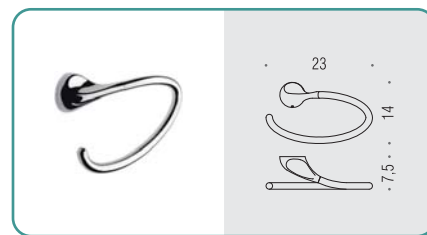

B1231 ☐
Porta salvietta ad anello
Ring towel holder