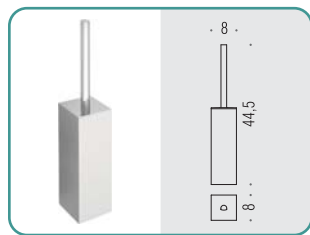

B6206 ☒ ☐
Porta scopino d'appoggio
Standing brush holder