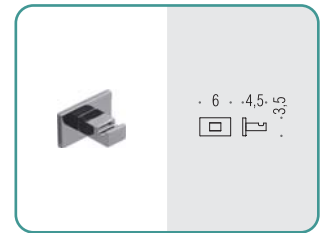

LC27 ☐
Appenditutto
Hook