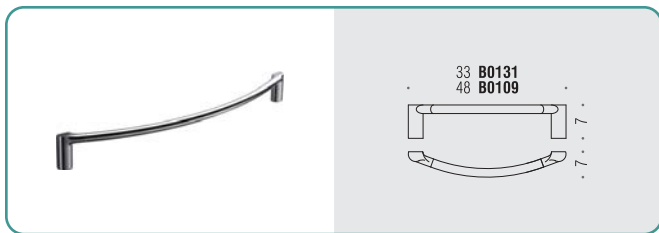

B0111 ○
Porta salvietta ad anello
 Ring towel holder

B0125 ○
Specchio ingranditore a muro (3x)
 Wall magnifying mirror (3 times)

B0130 ○○
Mensola
 Shelf

B0112 - B0113 ○
Porta salvietta doppio a snodo
 Double bar towel holder