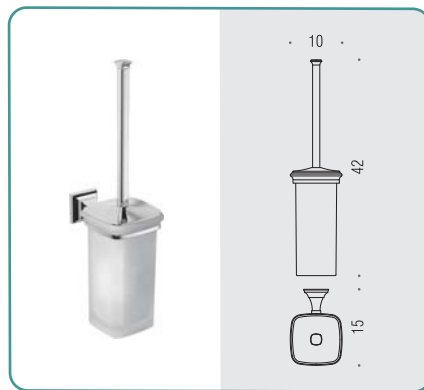

B3207  
Porta scopino
 Hanging brush holder

B2016 
Specchio completo di presa ed interruttore
 Mirror with socket and switch

SAINT-GOBAIN
GLASS

B3218  
Piantana con porta rotolo e porta scopino
 Standing column with paper holder and brush holder