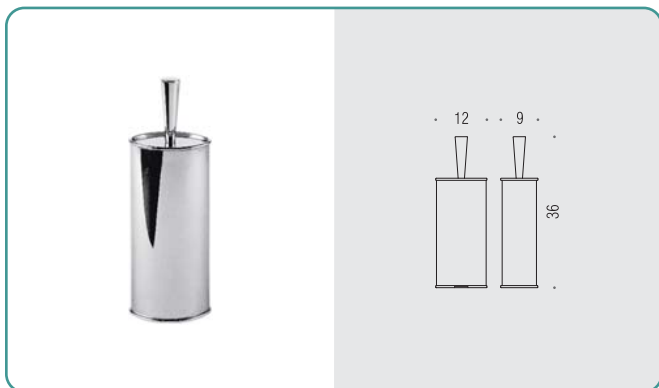

B9405 ●
Porta scopino d'appoggio
Standing brush holder