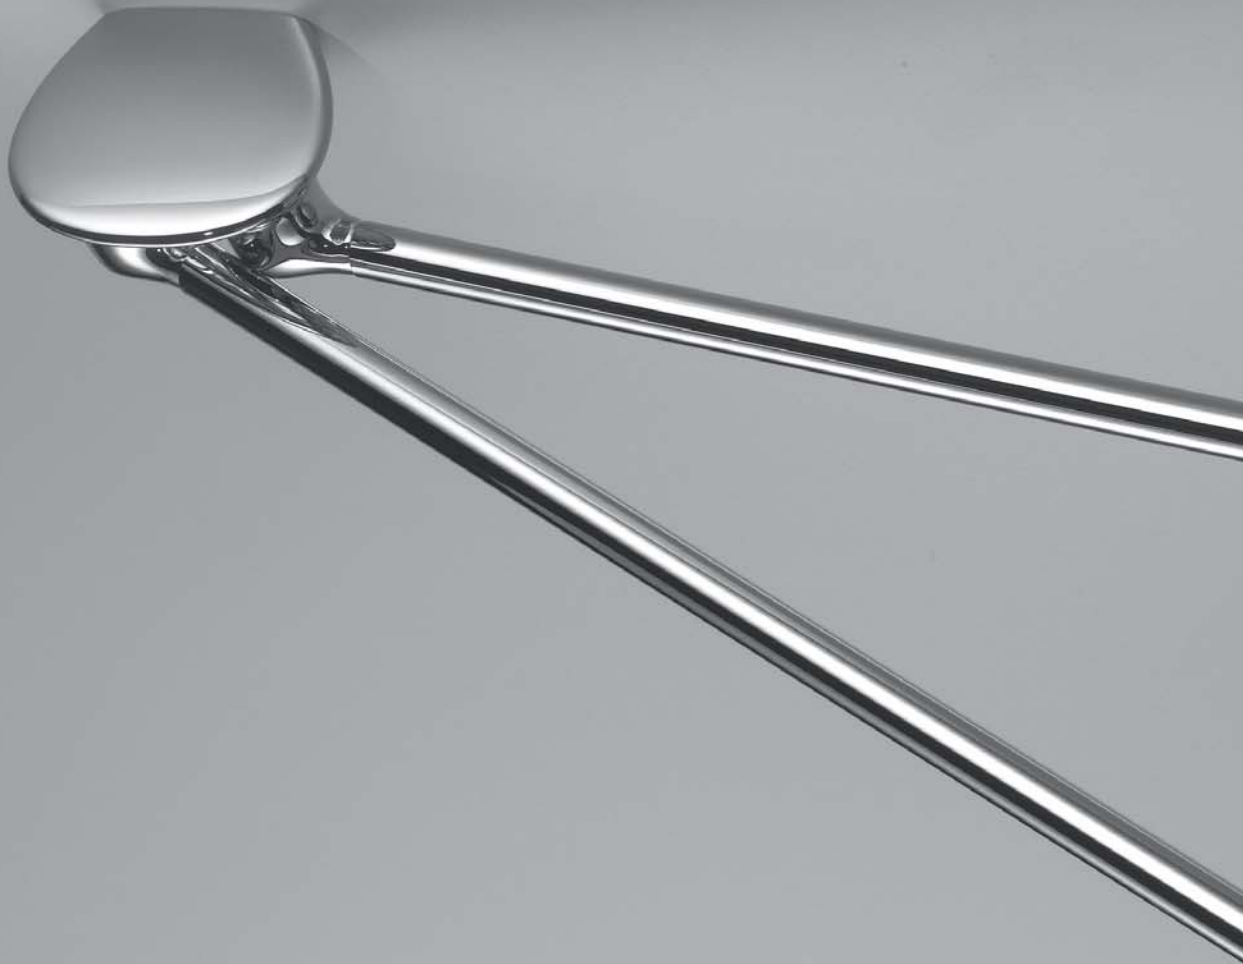

Khala

KHALA

Design: Makio Hasuike

Materiale: Ottone / Cromall®
Material: Brass / Cromall®

- Finitura: Cromo
Finish: Chrome
- Complemento: Vetro acidato naturale
Complement: Natural acid glass

B1801
Porta sapone
Soap dish holder