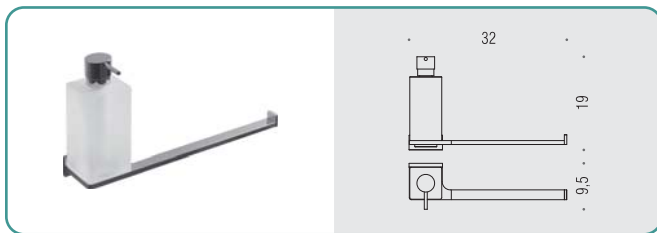

B1674 ●●
Spandisapone (L 0,31) e porta salvietta per bidet
Soap dispenser and towel holder for bidet