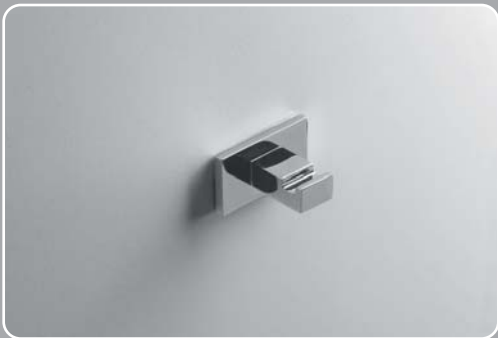

Charles Eames

Look

LOOK

Design: Luca Colombo

Materiale: Ottone / Cromall®
Material: Brass / Cromall®

- Finitura: Cromo
Finish: Chrome
- Complemento: Vetro acidato naturale
Complement: Natural acid glass
- Complemento: ABS
Complement: ABS