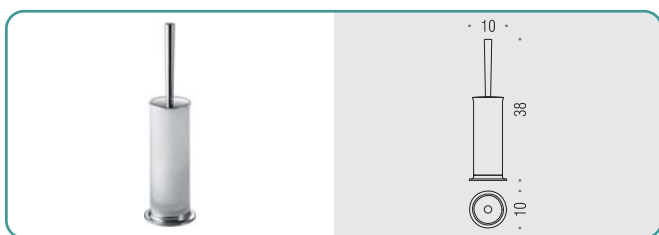

B2416 ○○
Mensola
 Shelf

B2409 - B2410 - B2411 ○
Porta salvietta
 Towel holder

B2413 ○
Porta salvietta doppio a snodo
 Double bar towel holder

B2473 ○
Porta salvietta da vasca
 Towel holder for bath

B2475 ○○
Porta oggetti da vasca
 Holding shelf for bath