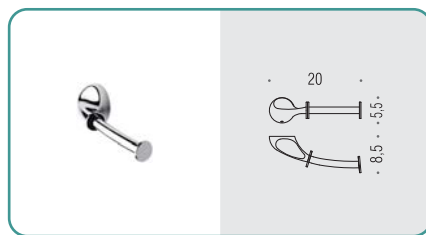

B1208 ☐
Porta rotolo
Paper holder