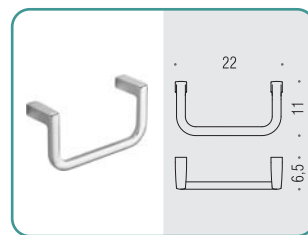

B9322
Spandisapone (L 0,28) d'appoggio
Standing soap dispenser

LC57
Appenditutto
Hook

B6208
Porta salvietta ad anello
Ring towel holder

B6291
Porta rotolo
Paper holder

B6231
Porta rotolo coperto
Paper holder with cover