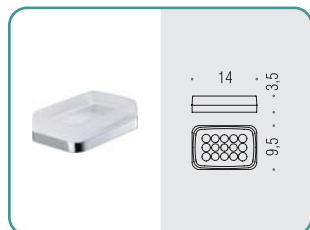

“Simplicity is a law
that is essential to all art.”

A. Schopenhauer

Time

TIME

Design: R&D Colombo Design

Materiale: Ottone
Material: Brass

○ Finitura: Cromo
Finish: Chrome

● Complemento: Vetro acidato naturale
Complement: Natural acid glass