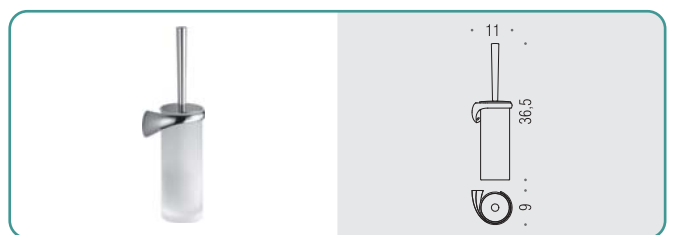

B2407DX - B2407SX ○○
Porta scopino
Hanging brush holder