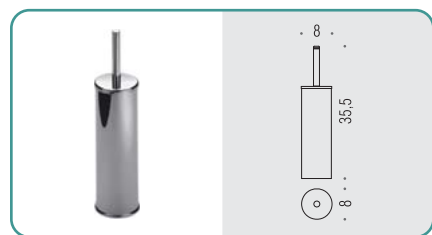

B0506 ☐
Porta scopino d'appoggio
Standing brush holder