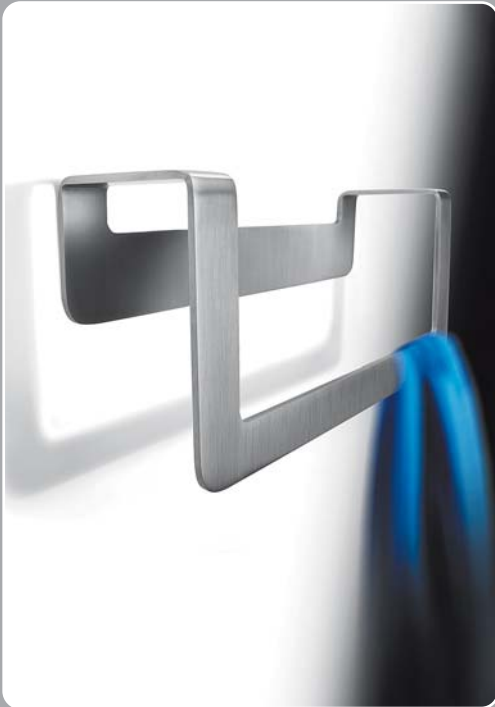

“Art is the expression of the deepest thought
in the simplest way.”

Albert Einstein

Over

OVER

Design: Efrem Bonacina e Giovanni Moro

Materiale: Acciaio Inox AISI 316 L
Material: AISI 316 L Inox stainless-steel