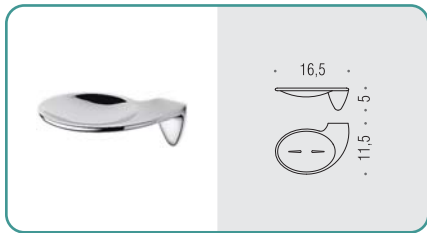

Khala

KHALA

Design: Makio Hasuike

Materiale: Ottone / Cromall®
Material: Brass / Cromall®

- Finitura: Cromo
Finish: Chrome
- Complemento: Vetro acidato naturale
Complement: Natural acid glass

B1801
Porta sapone
Soap dish holder