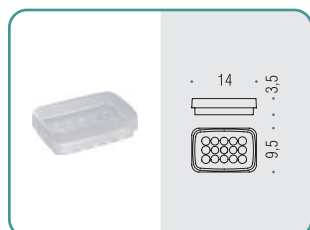

W4201 ●●
Porta sapone
Soap dish holder

W4202 ●●
Porta bicchiere
Glass holder

W4280 ●●
Spandisapone (L 0,36)
Soap dispenser

W4271 ●●
Porta bicchiere e spandisapone (L 0,36)
Glass holder and soap dispenser