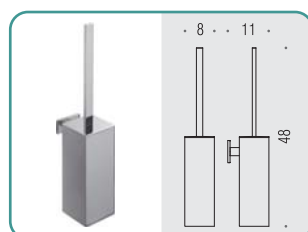

B1612 ●
Porta salvietta doppio a snodo
 Double bar towel holder

B1631 ●
Porta salvietta ad anello
 Ring towel holder

B1687 ●
Rack porta salvietta
 Rack towel holder

B1606 ●
Porta scopino d'appoggio
 Standing brush holder