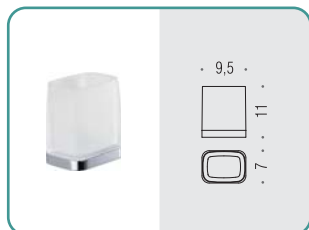

W4202 ●●
Porta bicchiere
Glass holder