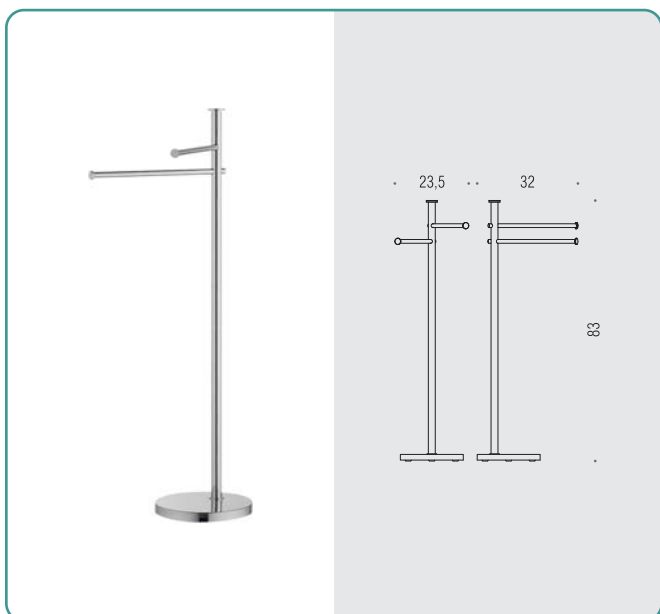

W4936 ○

Piantana con due porta salvietta

Standing column equipped with two towel holders