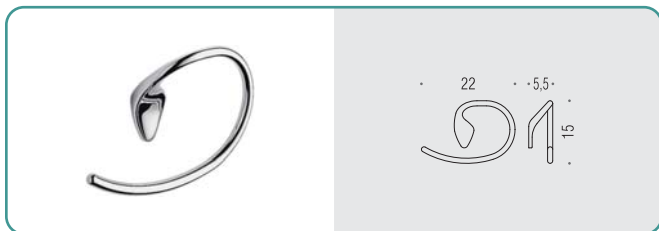

MH17
Appenditutto
Hook

B1808
Porta rotolo
Paper holder

B18PZ
Reggimensola regolabile 4-10 mm
Adjustable shelf holder(4-10 mm)

B1816 ●●
Mensola
 Shelf

B1809 - B1810 - B1811 ●
Porta salvietta
 Towel holder

B1831 ●
Porta salvietta ad anello
 Ring towel holder