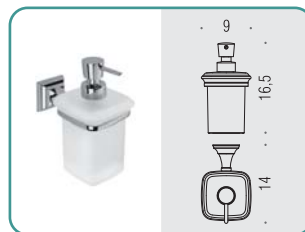

B9325 ☐ ☐
Spandisapone (L 0,30)
Soap dispenser