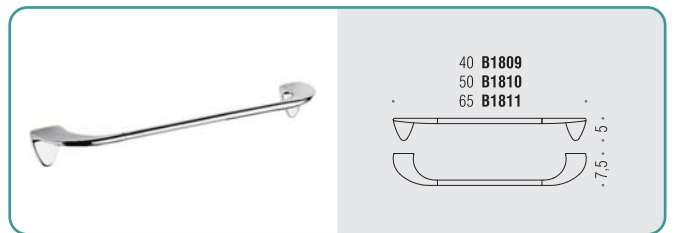

MH17
Appenditutto
Hook

B1808
Porta rotolo
Paper holder

B18PZ
Reggimensola regolabile 4-10 mm
Adjustable shelf holder(4-10 mm)

B1816 ●●
Mensola
 Shelf

B1809 - B1810 - B1811 ●
Porta salvietta
 Towel holder

B1831 ●
Porta salvietta ad anello
 Ring towel holder