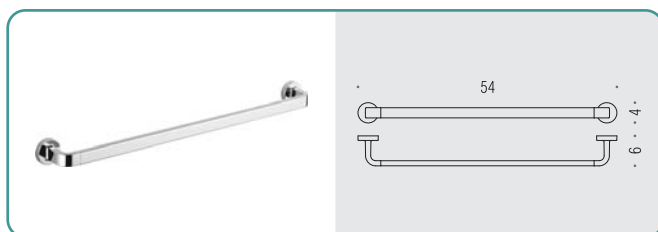

B5210 ○
Porta salvietta
Towel holder