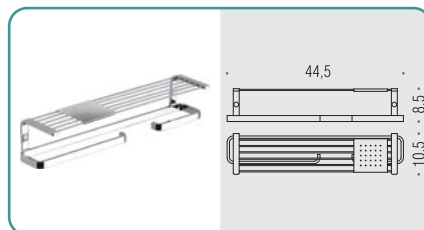

W4216 ○
Mensola con ripiano in acciaio inox
 Shelf with stainless steel base

W4275 ○
Mensola con ganci appenditutto e ripiano in inox
 Shelf with coat hooks and stainless steel tray

W4276DX - W4276SX ○
Mensola con porta salvietta, porta rotolo e ripiano in inox
 Shelf with towell holder, paper holder and stainless steel tray