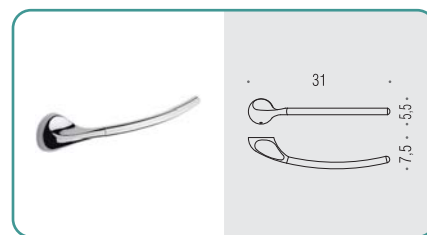

RA17
Appenditutto
Hook

B1208
Porta rotolo
Paper holder

B1231
Porta salvietta ad anello
Ring towel holder

B0506
Porta scopino d'appoggio
Standing brush holder

B1207
Porta scopino
Hanging brush holder

B1211
Porta salvietta fisso
Towel holder