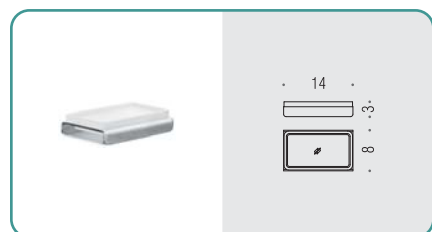

- Finitura: Satinata
Finish: Satin
- Complemento: Vetro acidato naturale
Complement: Natural acid glass

B7001 ● ●
Porta sapone
Soap dish holder

B7002 ● ●
Porta bicchiere
Glass holder

B9328 ● ●
Spandisapone (L 0,22)
Soap dispenser