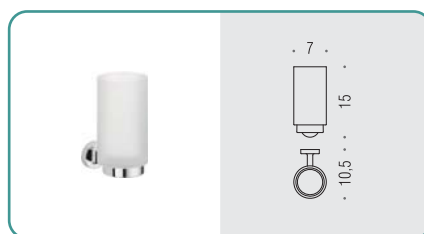

B5202 ☐ ☒
Porta bicchiere
Glass holder