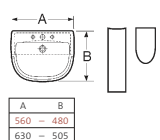

Available in White, Pergamon, Agais Green, Creta Blue and Soft Cream.

Wash basin/ Pedestal/
Semi-pedestal