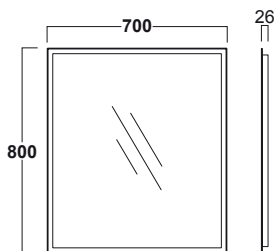

FS 2

kg 5

Specchio tondo con struttura in metallo cm 70.

Round mirror with metal frame cm 70.